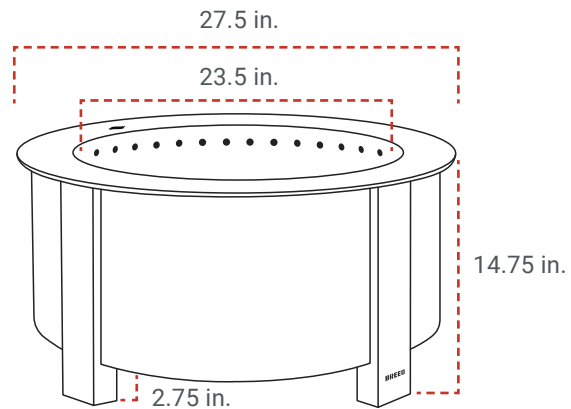

Weight: 47 lbs.

Firewood Length: 14-18 in.

DIMENSIONS:

Inside Diameter: 18.5 in.

Outside Diameter: 22 in.

Rim Width: 2.5 in.

Fire Pit Bottom Clearance: 2.75 in.

Leg Width: 2.4 in.

Total Height: 14.75 in.

BREEO.COM

©2024 Breeco LLC. All rights reserved. 08/24

X SERIES 24 SMOKELESS FIRE PIT

SPECIFICATIONS

SKU: BR-X24P & BR-X24S

DESIGNED TO ENSURE A SMOKELESS EXPERIENCE

UNIT:

Weight: 62 lbs.

Firewood Length: 16-18 in.

DIMENSIONS:

Inside Diameter: 23.5 in.

Outside Diameter: 27.5 in.

Rim Width: 2.7 in.

Fire Pit Bottom Clearance: 2.75 in.

Leg Width: 3 in.

Lid Diameter: 50 in.

Lid Height: 1.75 in.

BRECO.COM

©2024 Breco LLC. All rights reserved. 08/24