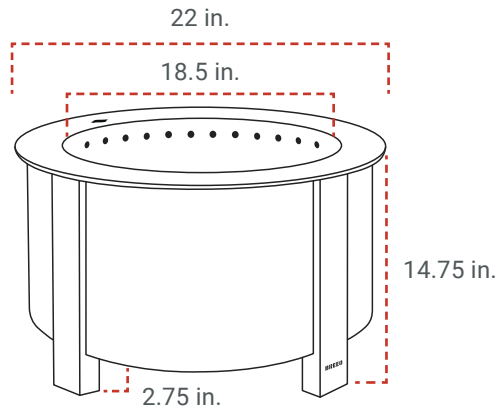

X SERIES 19 SMOKELESS FIRE PIT

SPECIFICATIONS

SKU: BR-X19P & BR-X19S

DESIGNED TO ENSURE A SMOKELESS EXPERIENCE

UNIT:

Material:

Corten* or 304 Stainless Steel Finish
304 Stainless Steel Legs & Rim

*Corten steel arrives with a dark blue steel look that develops a patina over time when exposed to the elements. Over the first year and beyond, your Corten steel fire pit will transform into a reddish iron oxide patina.

Weight: 47 lbs.

Firewood Length: 14-18 in.

DIMENSIONS:

Inside Diameter: 18.5 in.

Outside Diameter: 22 in.

Rim Width: 2.5 in.

Fire Pit Bottom Clearance: 2.75 in.

Leg Width: 2.4 in.

Total Height: 14.75 in.