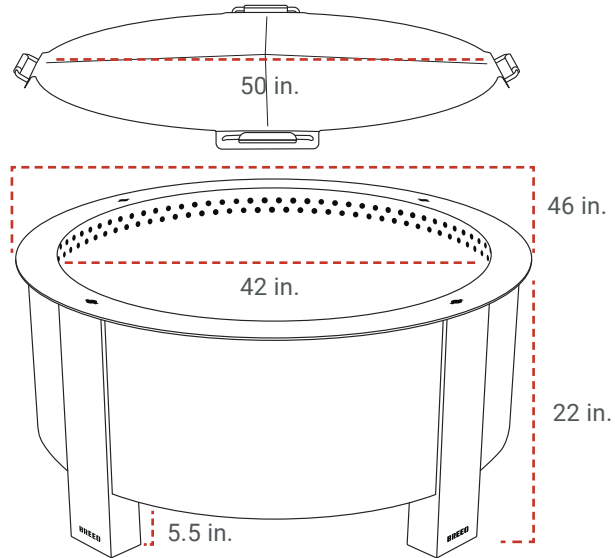

Weight: 94 lbs.

Firewood Length: Up to 24 in.

DIMENSIONS:

Inside Diameter: 29.5 in.

Outside Diameter: 34.5 in.

Rim Width: 3.25 in.

Fire Pit Bottom Clearance: 3 in.

Leg Width: 4 in.

Total Height: 15 in.

BREEO.COM

©2024 Breeco LLC. All rights reserved. 08/24

X SERIES 42 SMOKELESS FIRE PIT

SPECIFICATIONS

SKU: BR-XL42PP & BR-XL42SS

DESIGNED TO ENSURE A SMOKELESS EXPERIENCE

UNIT:

Firewood Length: Up to 32 in.

DIMENSIONS:

Inside Diameter: 42 in.

Outside Diameter: 46 in.

Rim Width: 3.5 in.

Fire Pit Bottom Clearance: 5.5 in.

Leg Width: 5.5 in.

Total Height: 22 in.

Lid Diameter: 50 in.

Lid Height: 1.75 in.

BRECO.COM

©2024 Breco LLC. All rights reserved. 08/24