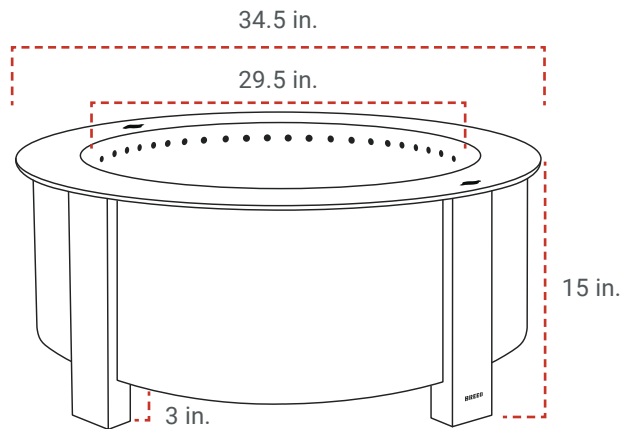

Weight: 62 lbs.

Firewood Length: 16-18 in.

DIMENSIONS:

Inside Diameter: 23.5 in.

Outside Diameter: 27.5 in.

Rim Width: 2.7 in.

Fire Pit Bottom Clearance: 2.75 in.

Leg Width: 3 in.

Total Height: 14.75 in.

BREEO.COM

©2024 Breoo LLC. All rights reserved. 08/24

X SERIES 30 SMOKELESS FIRE PIT

SPECIFICATIONS

SKU: BR-X30P & BR-X30S

DESIGNED TO ENSURE A SMOKELESS EXPERIENCE

UNIT:

Weight: 94 lbs.

Firewood Length: Up to 24 in.

DIMENSIONS:

Inside Diameter: 29.5 in.

Outside Diameter: 34.5 in.

Rim Width: 3.25 in.

Fire Pit Bottom Clearance: 3 in.

Leg Width: 4 in.

Lid Diameter: 50 in.

Lid Height: 1.75 in.

BRECO.COM

©2024 Breco LLC. All rights reserved. 08/24